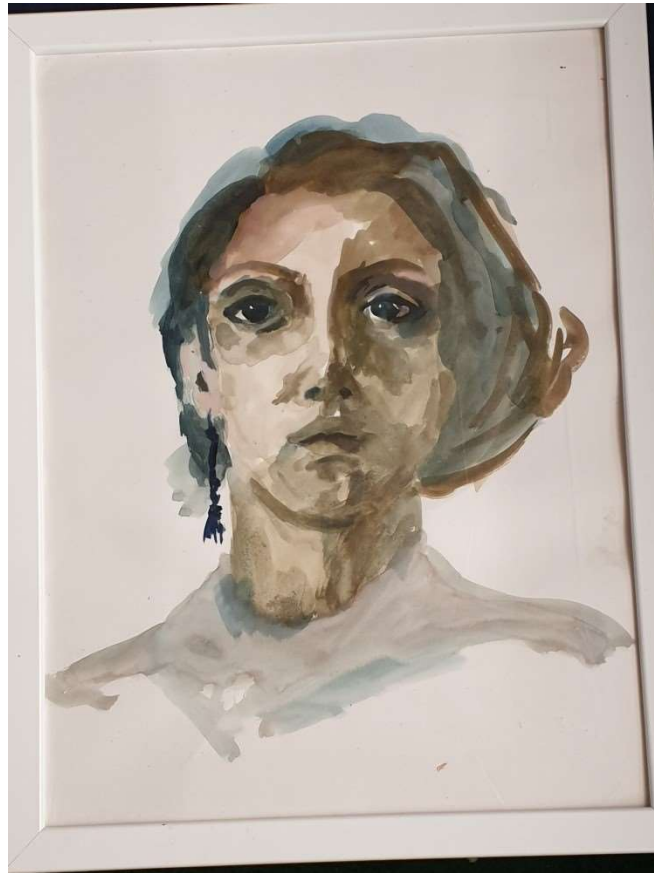

Friends of Barshaw Park

Art Show and Sale

August 2020

1. After Monet's Cap D'Antibes by Anne Grey, oil on paper. £30

2. Pink Cosmos by Dr. Mark Shepherd
Acrylic on Paper £95

Rita by Irene O'Keeffe
Watercolour sketch on paper £10

Looking East in the Walled Garden
Matt Smith
Acrylic on paper £30

Corfe Castle
by Anne Grey
Watercolour on
paper £30

I can't believe you just said that!
By Irene O'Keeffe
Watercolour and pencil on paper
£20

Scented flock by Ruth Mitchell
Embroidery £20

Peace
Donald
£30

big sky
by Donald
£30

Thinking of Norman
Irene O'Keeffe
watercolour and pencil on paper £15

Sean, by Donald £30

Spire on gold
Donald £50

Flamborough head by Anne Grey
Watercolour on paper
£30