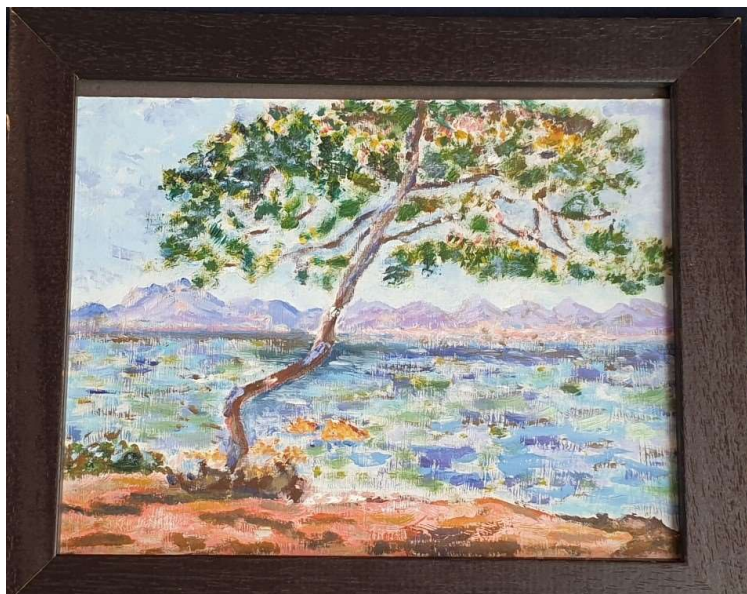

Friends of Barshaw Park

Art Show and Sale

August 2020

1. After Monet's Cap D'Antibes by Anne Grey, oil on paper. £30

2. Pink Cosmos by Dr. Mark Shepherd
Acrylic on Paper £95

Rita by Irene O'Keeffe
Watercolour sketch on paper £10

Looking East in the Walled Garden
Matt Smith
Acrylic on paper £30

Corfe Castle
by Anne Grey
Watercolour on
paper £30

I can't believe you just said that!
By Irene O'Keeffe
Watercolour and pencil on paper
£20

Scented flock by Ruth Mitchell
Embroidery £20

Peace
Donald
£30

big sky
by Donald
£30

Thinking of Norman
Irene O'Keeffe
watercolour and pencil on paper £15

Sean, by Donald £30

Spire on gold
Donald £50

Flamborough head by Anne Grey
Watercolour on paper
£30