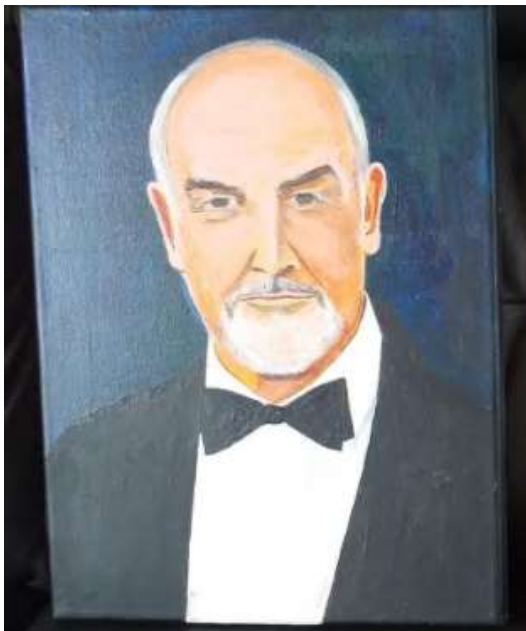

Friends of Barshaw Park

Art Show and Sale

August 2020

1. After Monet's Cap D'Antibes by Anne Grey, oil on paper. £30

2. Pink Cosmos by Dr. Mark Shepherd
Acrylic on Paper £95

Rita by Irene O'Keeffe
Watercolour sketch on paper £10

Looking East in the Walled Garden
Matt Smith
Acrylic on paper £30

Corfe Castle
by Anne Grey
Watercolour on
paper £30

I can't believe you just said that!
By Irene O'Keeffe
Watercolour and pencil on paper
£20

Scented flock by Ruth Mitchell
Embroidery £20

Peace
Donald
£30

big sky
by Donald
£30

Thinking of Norman
Irene O'Keeffe
watercolour and pencil on paper £15

Sean, by Donald £30

Spire on gold
Donald £50

Flamborough head by Anne Grey
Watercolour on paper
£30

Buckfast Corner
Matt Smith
Acrylic
£30

No-one's watching
Drawing by Bob Eadie £45

Hazy Day
Ruth Mitchell
Embroidery
£20

Splendid Decay
Irene O'Keeffe
Acrylic on Board £20

Britt Marie Crawford
Dr mark Shepherd
Acrylic on paper £95