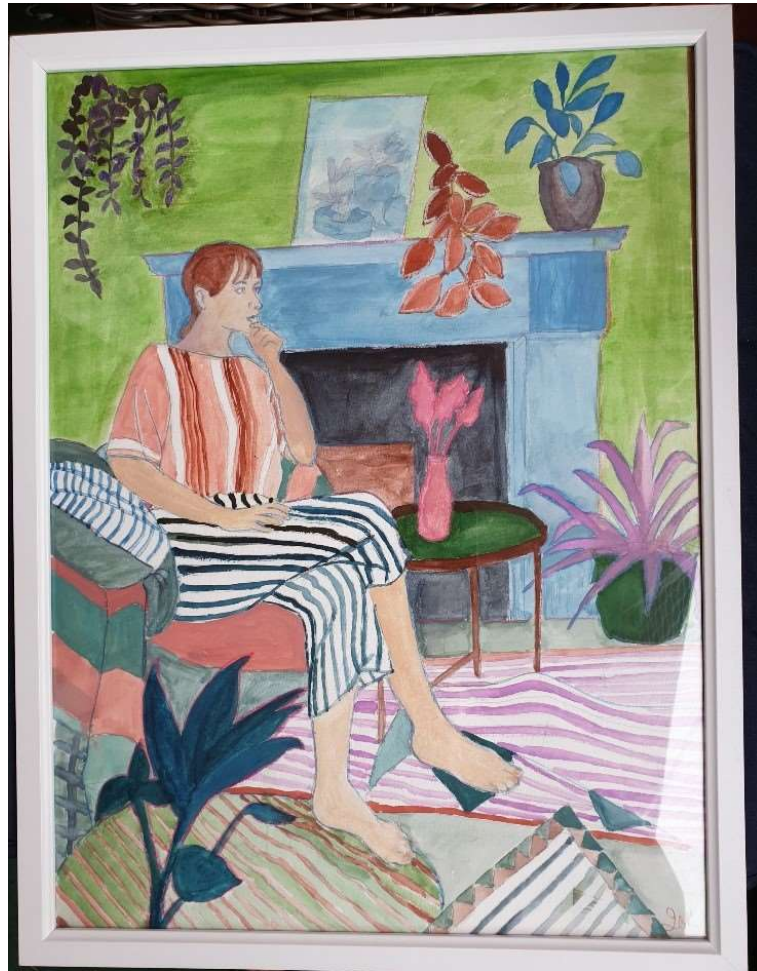

Friends of Barshaw Park

Art Show and Sale

August 2020

1. After Monet's Cap D'Antibes by Anne Grey, oil on paper. £30

2. Pink Cosmos by Dr. Mark Shepherd
Acrylic on Paper £95

Rita by Irene O'Keeffe
Watercolour sketch on paper £10

Looking East in the Walled Garden
Matt Smith
Acrylic on paper £30

Corfe Castle
by Anne Grey
Watercolour on
paper £30

I can't believe you just said that!
By Irene O'Keeffe
Watercolour and pencil on paper
£20

Scented flock by Ruth Mitchell
Embroidery £20

Peace
Donald
£30

big sky
by Donald
£30

Thinking of Norman
Irene O'Keeffe
watercolour and pencil on paper £15

Sean, by Donald £30

Spire on gold
Donald £50

Flamborough head by Anne Grey
Watercolour on paper
£30

Buckfast Corner
Matt Smith
Acrylic
£30

No-one's watching
Drawing by Bob Eadie £45

Hazy Day
Ruth Mitchell
Embroidery
£20

Splendid Decay
Irene O'Keeffe
Acrylic on Board £20

Britt Marie Crawford
Dr mark Shepherd
Acrylic on paper £95