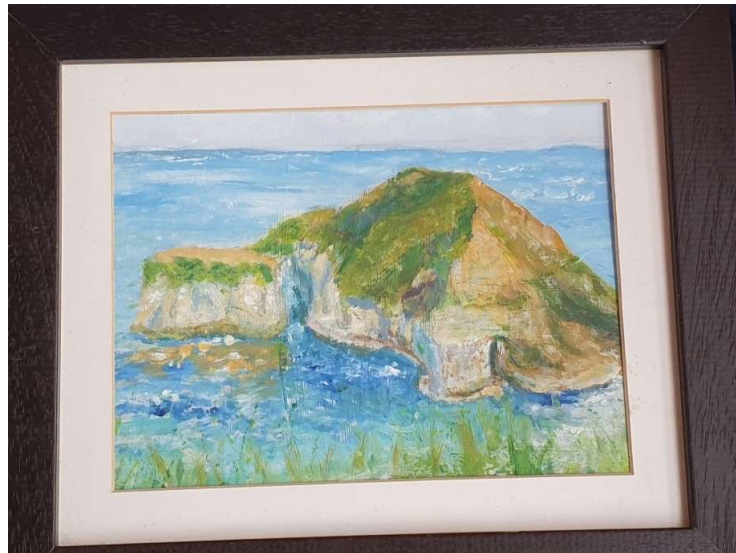

Friends of Barshaw Park

Art Show and Sale

August 2020

1. After Monet's Cap D'Antibes by Anne Grey, oil on paper. £30

2. Pink Cosmos by Dr. Mark Shepherd
Acrylic on Paper £95

Rita by Irene O'Keeffe
Watercolour sketch on paper £10

Looking East in the Walled Garden
Matt Smith
Acrylic on paper £30

Corfe Castle
by Anne Grey
Watercolour on
paper £30

I can't believe you just said that!
By Irene O'Keeffe
Watercolour and pencil on paper
£20

Scented flock by Ruth Mitchell
Embroidery £20

Peace
Donald
£30

big sky
by Donald
£30

Thinking of Norman
Irene O'Keeffe
watercolour and pencil on paper £15

Sean, by Donald £30

Spire on gold
Donald £50

Flamborough head by Anne Grey
Watercolour on paper
£30

Buckfast Corner
Matt Smith
Acrylic
£30

No-one's watching
Drawing by Bob Eadie £45

Hazy Day
Ruth Mitchell
Embroidery
£20

Splendid Decay
Irene O'Keeffe
Acrylic on Board £20

Britt Marie Crawford
Dr mark Shepherd
Acrylic on paper £95